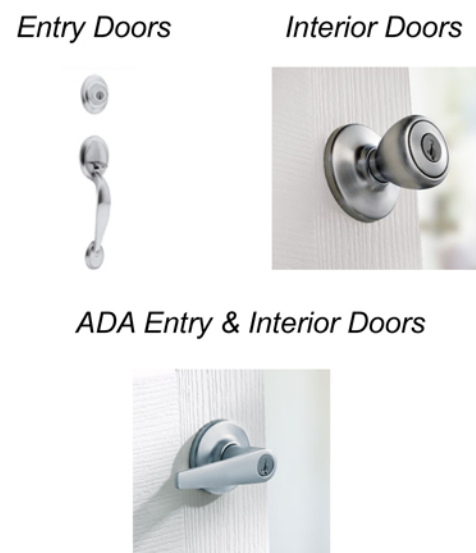

APPLIANCES

Energy Star Throughout
Color: White

DOORS

FLOORING

PLUMBING FIXTURES

BATH ACCESSORIES

Color: Polished Chrome

LIGHTING FIXTURES

Energy Star Throughout

DOOR HARDWARE

Color: Satin Chrome

COUNTERTOPS/CABINETS/INTERIOR WALLS

Valley Brook Neighborhood - Interior Finishes

80% AMI Units

These specifications are current as of September 2010 and are representative of the finishes, fixtures and appliances to be installed. Actual products and materials used may vary due to product availability and pricing at time of construction. Any substitutions made shall be of comparable quality and design.