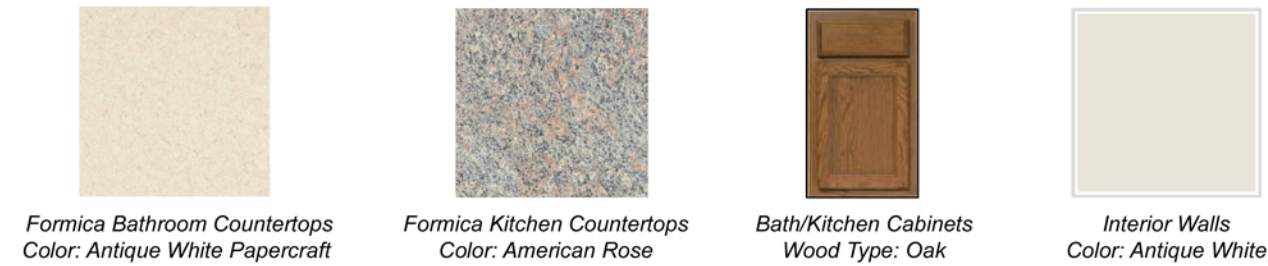

APPLIANCES

Energy Star Throughout
Color: White

DOORS

FLOORING

PLUMBING FIXTURES

BATH ACCESSORIES

Color: Polished Chrome

LIGHTING FIXTURES

Energy Star Throughout

DOOR HARDWARE

Color: Satin Chrome

COUNTERTOPS/CABINETS/INTERIOR WALLS

Valley Brook Neighborhood - Interior Finishes

80% AMI Units

These specifications are current as of September 2010 and are representative of the finishes, fixtures and appliances to be installed. Actual products and materials used may vary due to product availability and pricing at time of construction. Any substitutions made shall be of comparable quality and design.