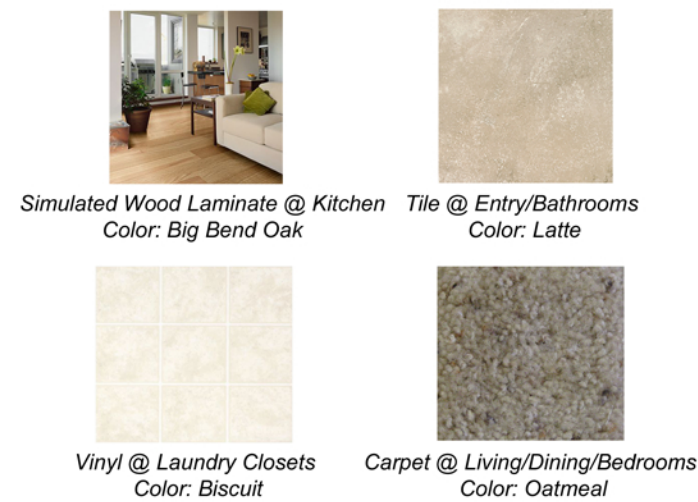

APPLIANCES

Energy Star Throughout
Color: White

DOORS

FLOORING

PLUMBING FIXTURES

BATH ACCESSORIES

Color: Polished Chrome

LIGHTING FIXTURES

Energy Star Throughout

DOOR HARDWARE

Color: Satin Chrome

COUNTERTOPS/CABINETS/INTERIOR WALLS

Valley Brook Neighborhood - Interior Finishes

80% AMI Units

These specifications are current as of September 2010 and are representative of the finishes, fixtures and appliances to be installed. Actual products and materials used may vary due to product availability and pricing at time of construction. Any substitutions made shall be of comparable quality and design.